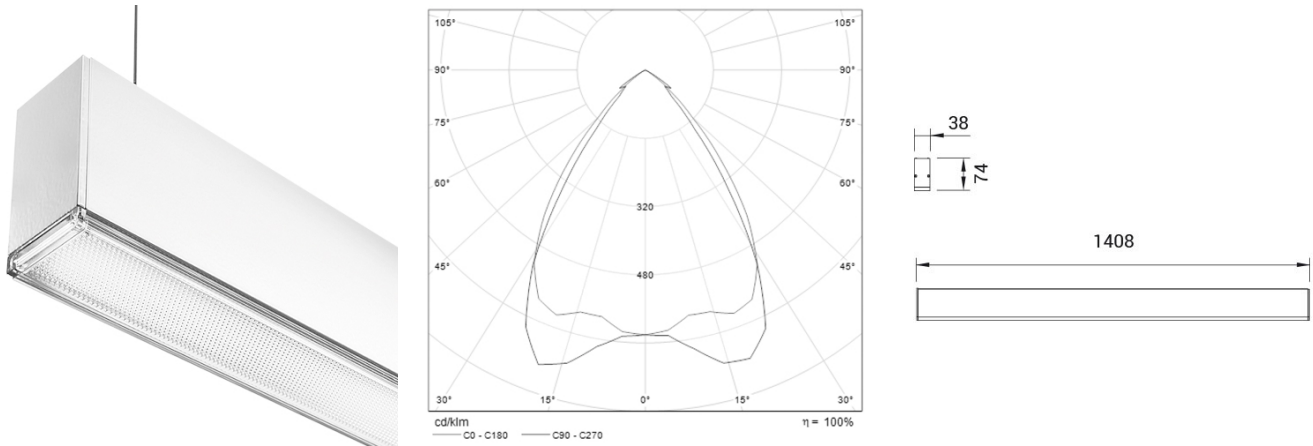

BRIGHT DPL Low Power

Low power led module. Direct emission with Diamond Prism led diffuser.

CODE		FLUX	SIZE	CERTIFICATIONS
80DPL30K4	30W 4000K	3120lm	1408mm	  

Optics

Diffuser with Diamond Prism Technology UGR<19 for environments with display screen equipment.
LIC (Lateral indirect Control) technology for partially indirect emission.